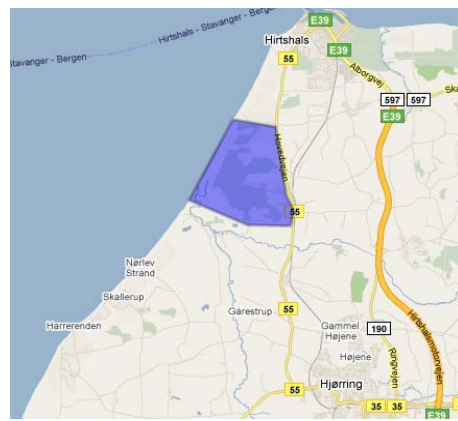

Långdistans:

<http://maps.google.com/maps/ms?hl=sv&ie=UTF8&view=map&msa=0&msid=105999568346009642466.000481e81ce281417c1a8&ll=57.535731,9.957733&spn=0.078506,0.219383&z=12>